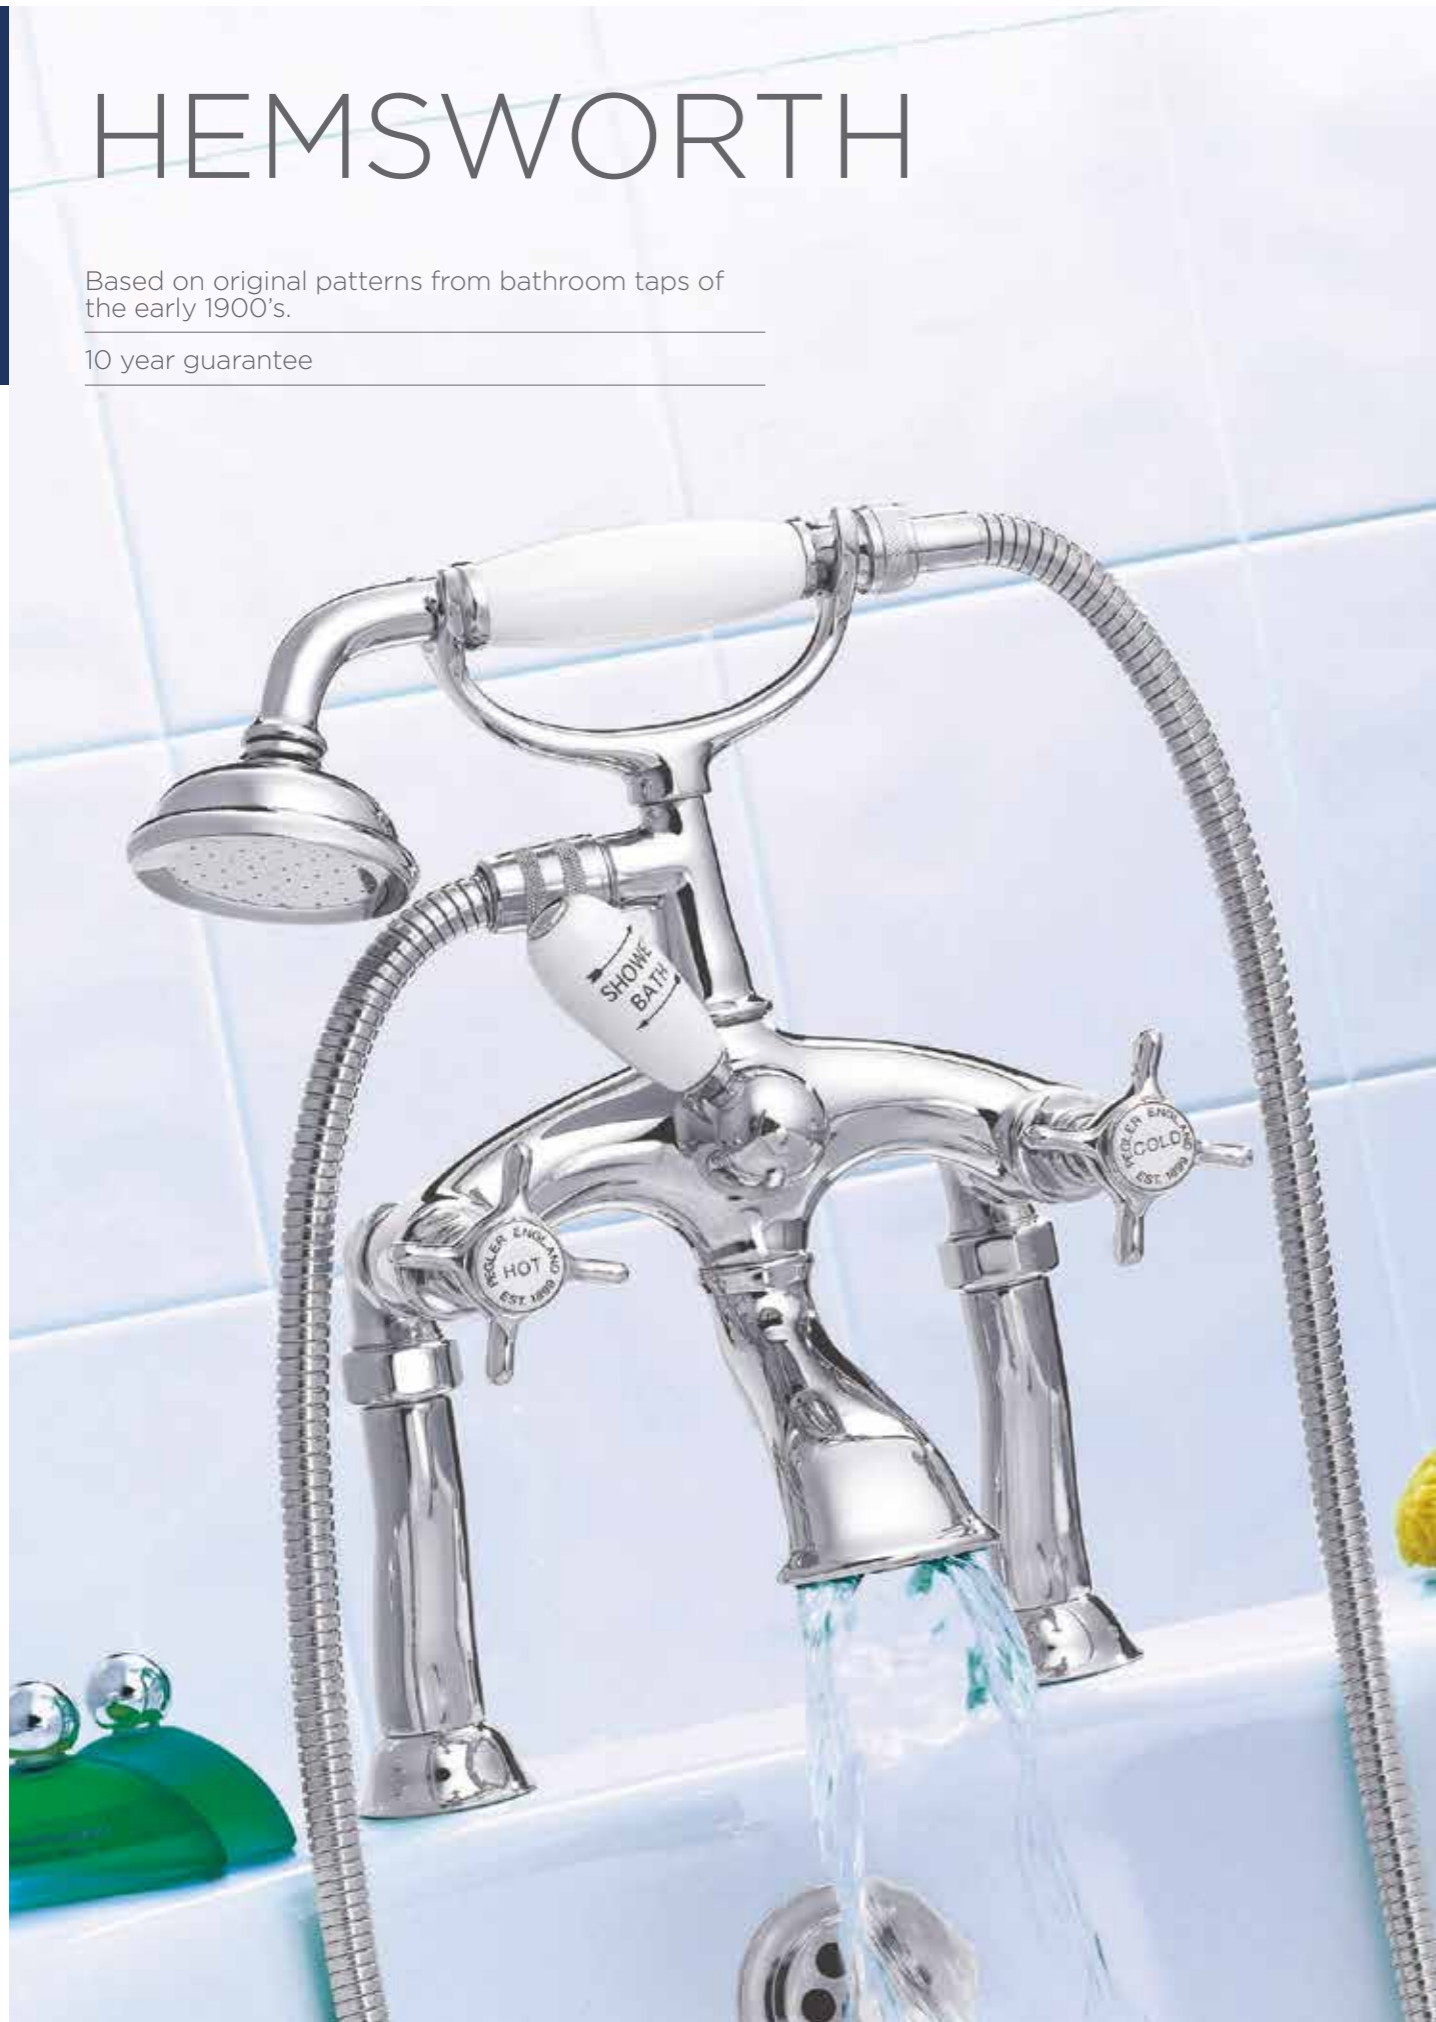

# MOREA & MAVERICK

10 year guarantee

MOREA FLOOR MOUNTED BATH SHOWER MIXER & KIT

Code	Description	Operating Pressure	RRP
4G3159	Morea floor mounted bath shower mixer & kit	HP	£550.00

MAVERICK FLOOR MOUNTED BATH SHOWER MIXER & KIT

# HEMSWORTH

Based on original patterns from bathroom taps of the early 1900's.

10 year guarantee