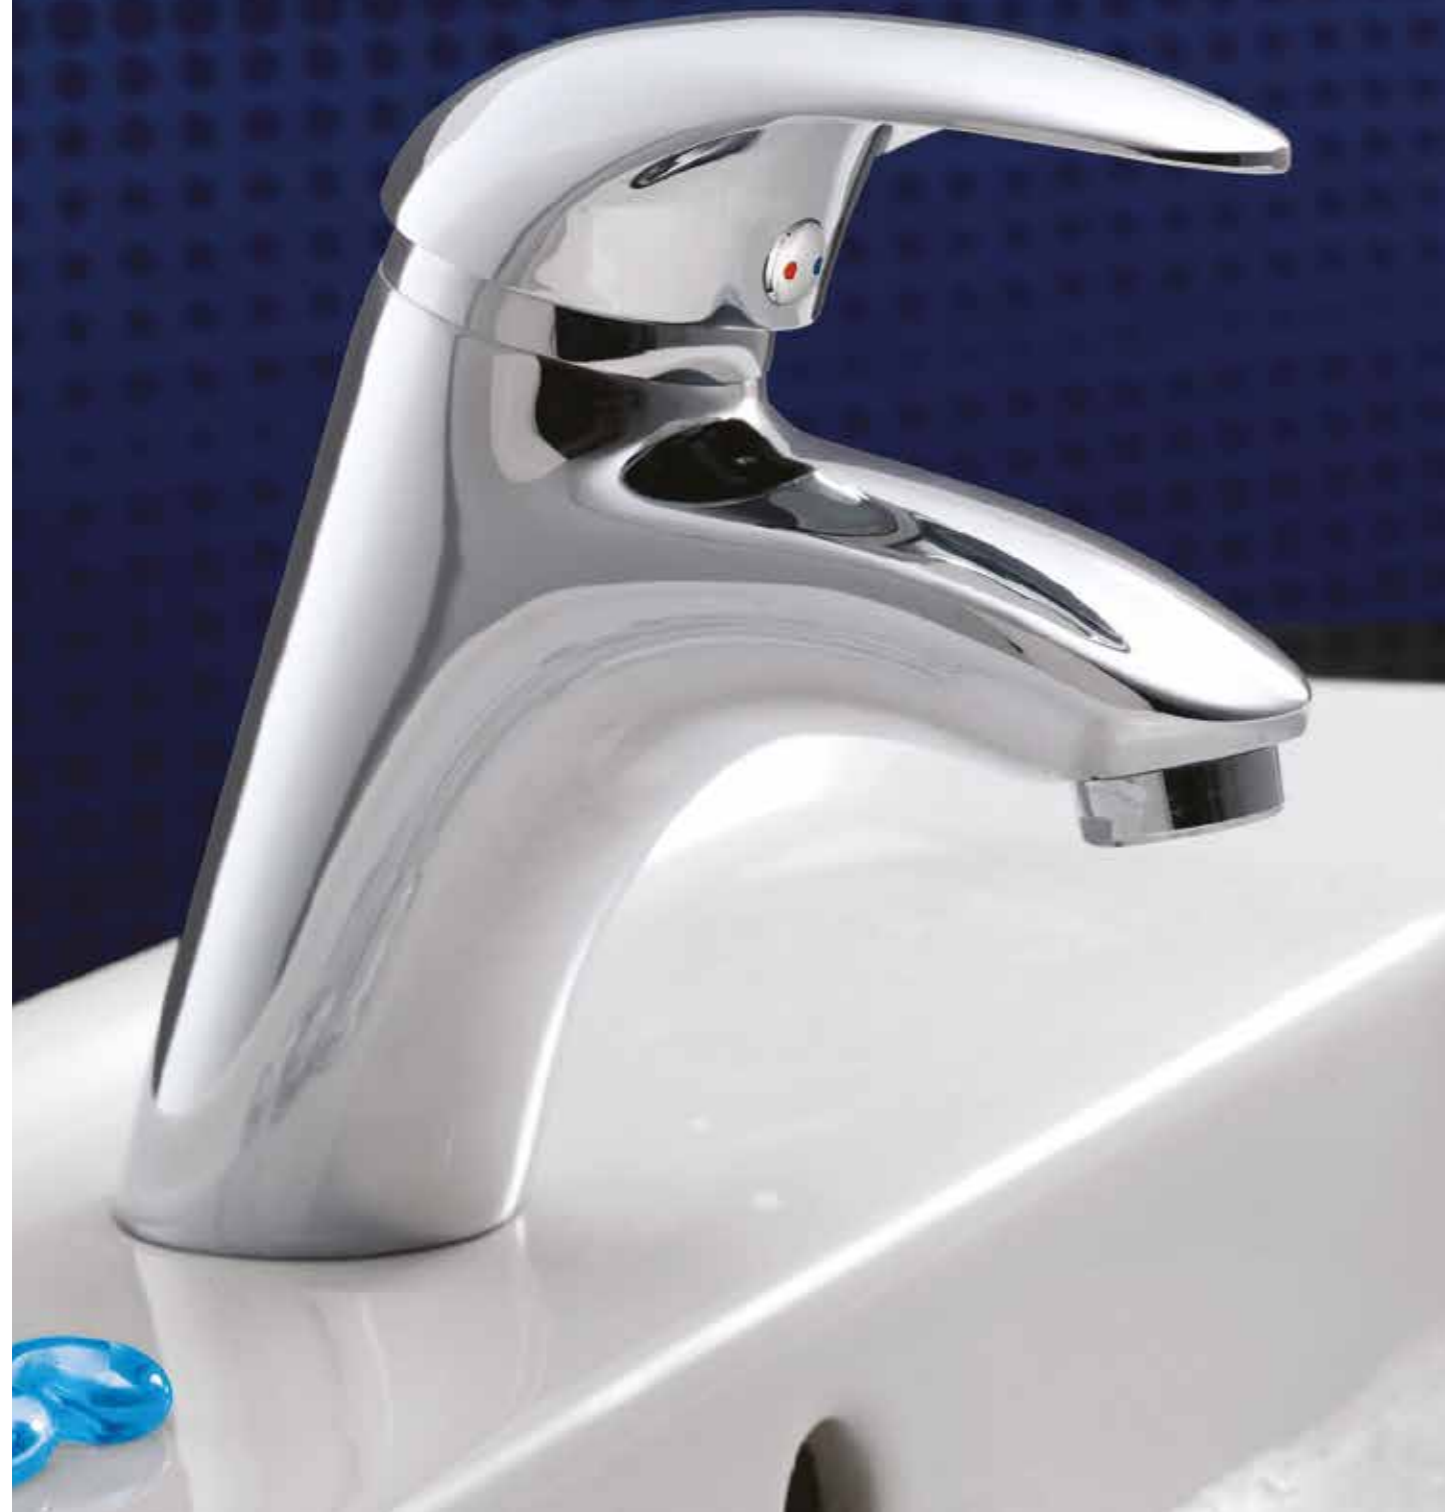

CHI

The smooth curves of the chi range create a natural, organic look that makes them aesthetically pleasing to the touch and to the eye

All models have a graceful curved lever control, which allows smooth, single handed adjustment to both water temperature and flow

10 year guarantee